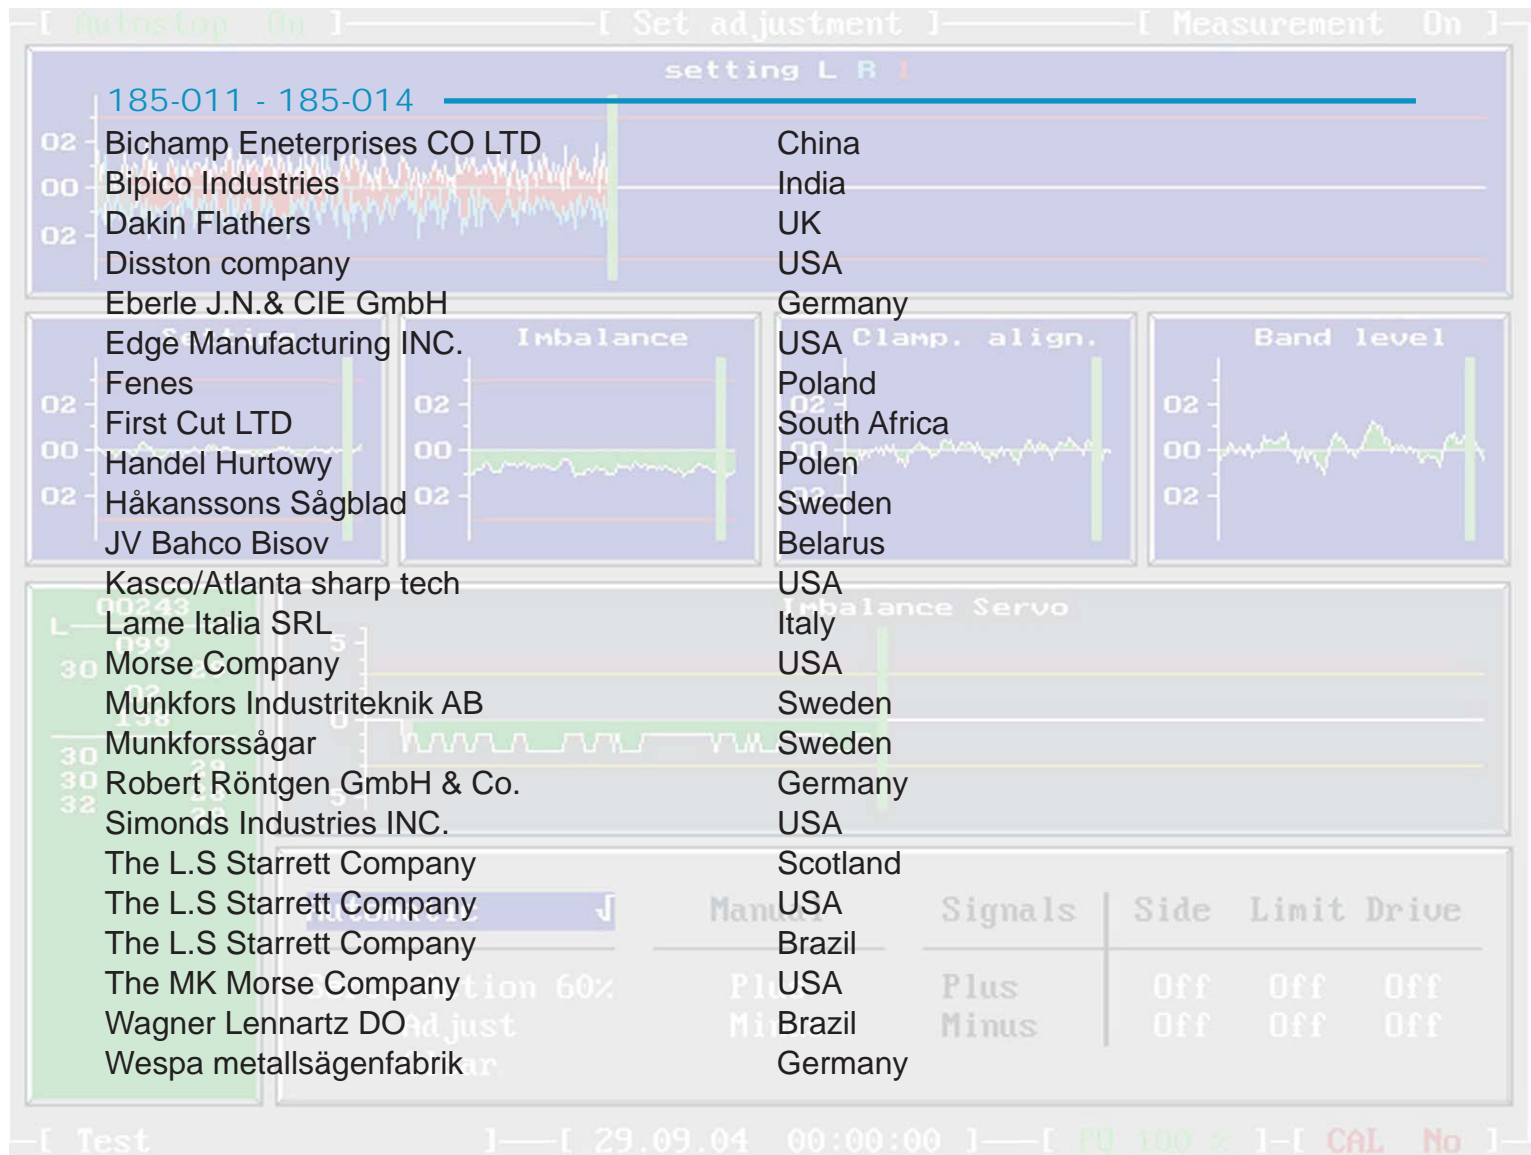

ALO 185 Symmetry kit

Reference list

Total number of machine models above delivered: 67
 (number of machines per customer not shown)